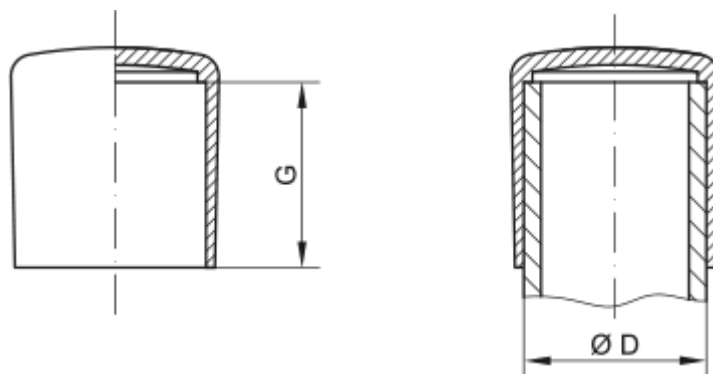

Data Sheet

Article number: 59GPN280ER13

Description: KLEE Cap for pipes GPN 280 - (Pipe size 13)

Measures

D = 13

G = 13.2